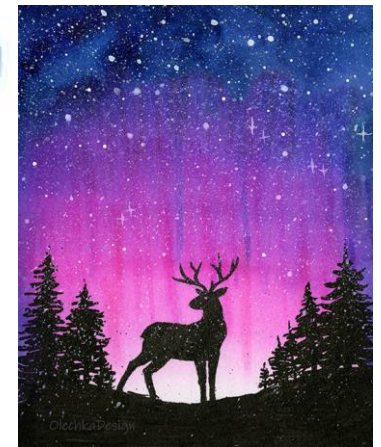

Year: 5 - Autumn 2

Subject: Art

Topic: Frozen Kingdoms

Line of inquiry: How can I generate a piece of artwork based on Inuit traditional culture in the style of Olga Shvartsur?

Olga Shvartsur

Olga is a self-taught artist who has been drawing portraits of people and animals since she was a young child. She worked mostly with graphite pencil until five years ago when she experimented with watercolours and fell in love. Today she creates colourful, fun portraits inspired by both nature and pop-culture.

stencil

silhouettes

WHAT IS A SILHOUETTE?
A silhouette is the image of a person, animal, object or scene represented as a solid shape of a single colour, usually black, with its edges matching the outline of the subject.

galaxy

plasticine models

DID YOU KNOW?
An inuksuk is a manmade stone landmark built for use by the Inuits of the Arctic region of North America. These structures are found in northern Canada, Greenland, and Alaska.